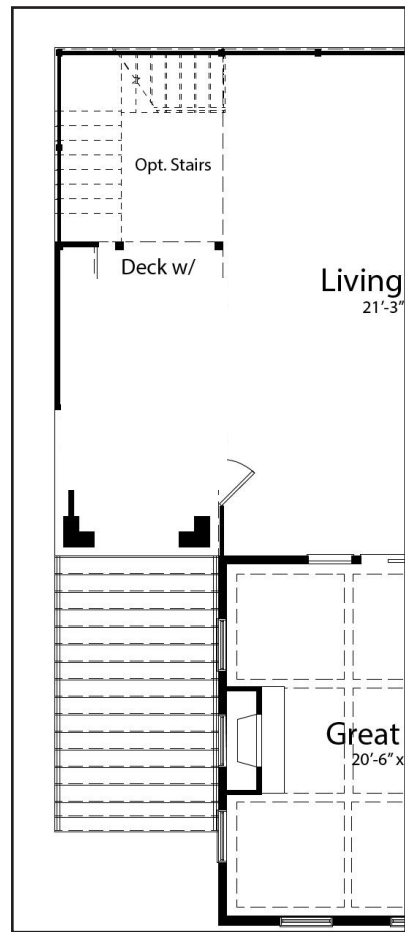

AVAILABLE ELEVATIONS

ELEVATION B *SHUTTERS OPTIONAL*

ELEVATION C *SHUTTERS OPTIONAL*

GROUND LEVEL

THE SANDPIPER

AN EVERGREENE COASTAL SERIES HOME

ELEVATION A *SHUTTERS OPTIONAL*

Evergreene
signature
ON YOUR LOT HOMES

THE SANDPIPER FLOOR PLAN

THE SANDPIPER FLOOR PLAN

MAIN LEVEL

UPPER LEVEL

OPTIONAL EXTENDED DECK AND OPTIONAL STAIRS TO SUNDECK ABOVE

OPTIONAL FIREPLACE

OPTIONAL ELEVATOR

OPT. VERANDA AND OPT. SUNDECK WITH OPT. STAIRS