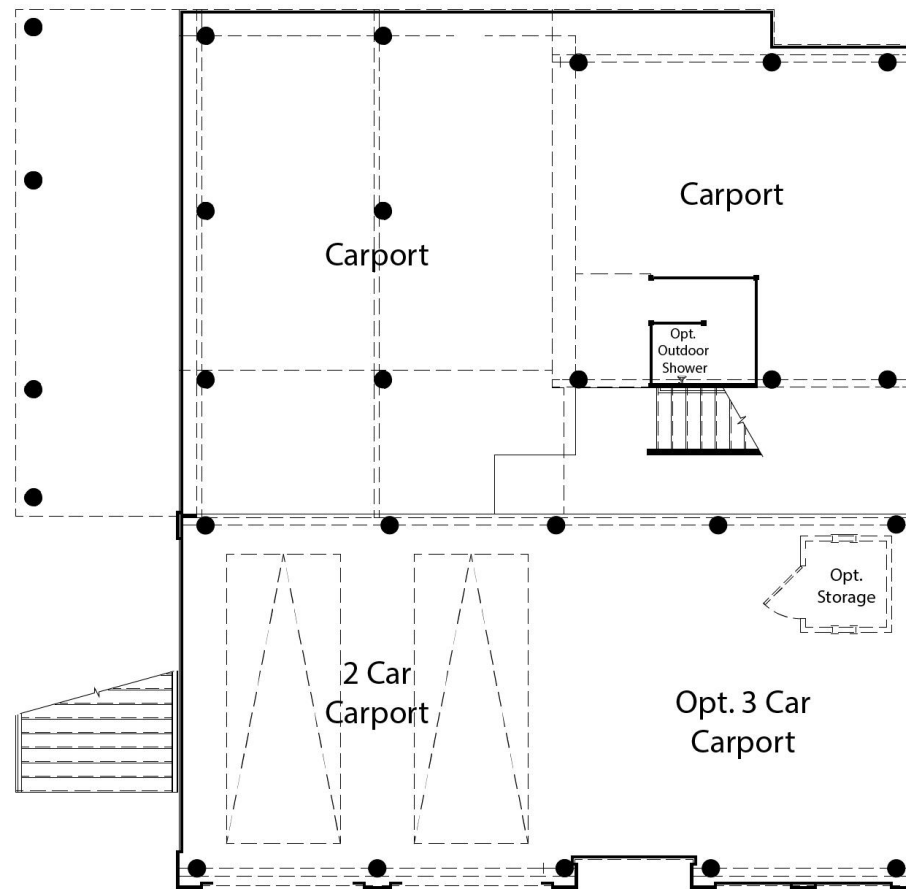

AVAILABLE ELEVATIONS

ELEVATION B *SHUTTERS OPTIONAL*

ELEVATION C *SHUTTERS OPTIONAL*

GROUND LEVEL

THE SANDPIPER

AN EVERGREENE COASTAL SERIES HOME

ELEVATION A *SHUTTERS OPTIONAL*

Evergreene
signature
ON YOUR LOT HOMES

THE SANDPIPER FLOOR PLAN

THE SANDPIPER FLOOR PLAN

MAIN LEVEL

UPPER LEVEL

OPTIONAL EXTENDED DECK AND OPTIONAL STAIRS TO SUNDECK ABOVE

OPTIONAL FIREPLACE

OPTIONAL ELEVATOR

OPT. VERANDA AND OPT. SUNDECK WITH OPT. STAIRS